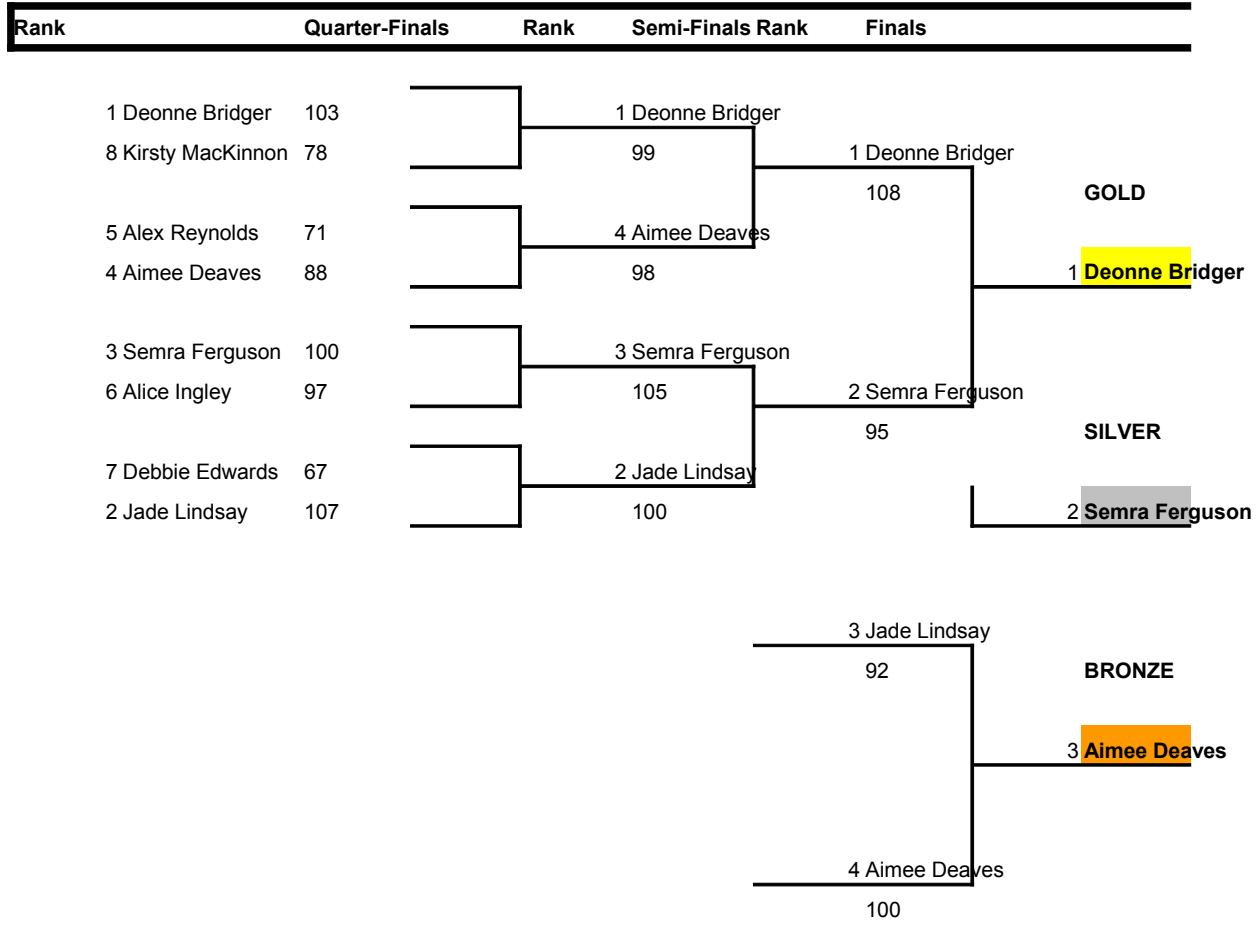

Womens Recurve Match Play Results 25 Jan 2009

Final Results

- 1 **Deonne Bridger**
- 2 **Semra Ferguson**
- 3 **Aimee Deaves**
- 4 Jade Lindsay
- 5 Alice Ingley
- 6 Alex Reynolds
- 7 Debbie Edwards
- 8 Kirsty MacKinnon