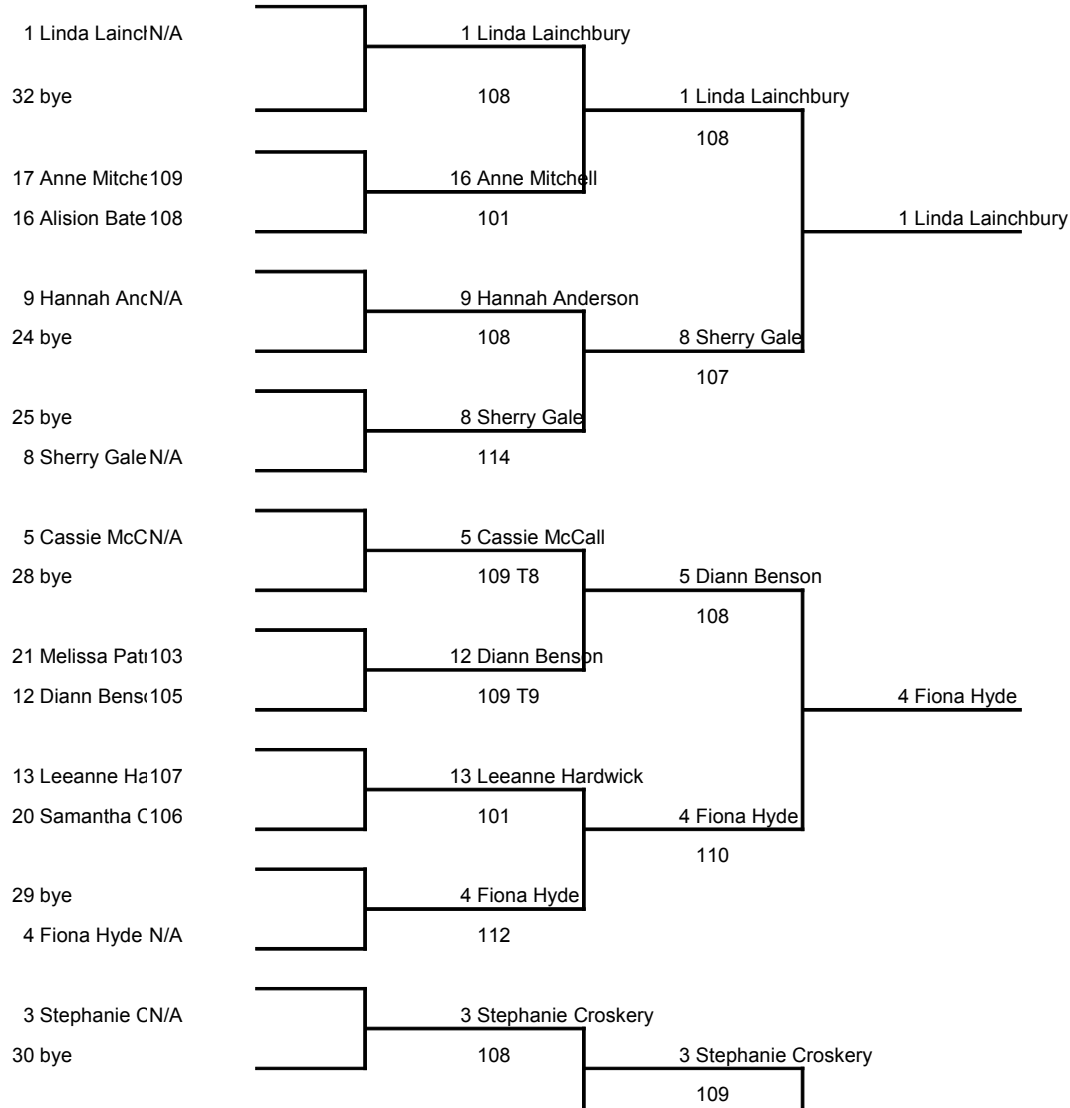

# Womens Compound Match Play Results 25 Jan 2009

Rank	Round 1/16	Rank	Round 1/8	Rank	Quarter-Finals
------	------------	------	-----------	------	----------------

Final Position	
1	Madeleine Ferris
2	Linda Lainchbury
3	Stephanie Croskery
4	Fiona Hyde
5	Kellie Holmes
6	Sherry Gale
7	Rachel Pye
8	Diann Benson
9	Rebecca Darby
10	Cassie McCall
11	Marie Mills
12	Hannah Anderson
13	Erika Anear
14	Leeanne Hardwick
15	Anne Mitchell
16	Marie Hulbert
17	Alision Bateman
18	Mandy McGregor
19	Barbara Scott
20	Samantha Carson
21	Melissa Patrick
22	Lea Hudson
23	Tania Buiscombe

Rank	Semi-Finals	Rank	Finals	Rank
------	-------------	------	--------	------