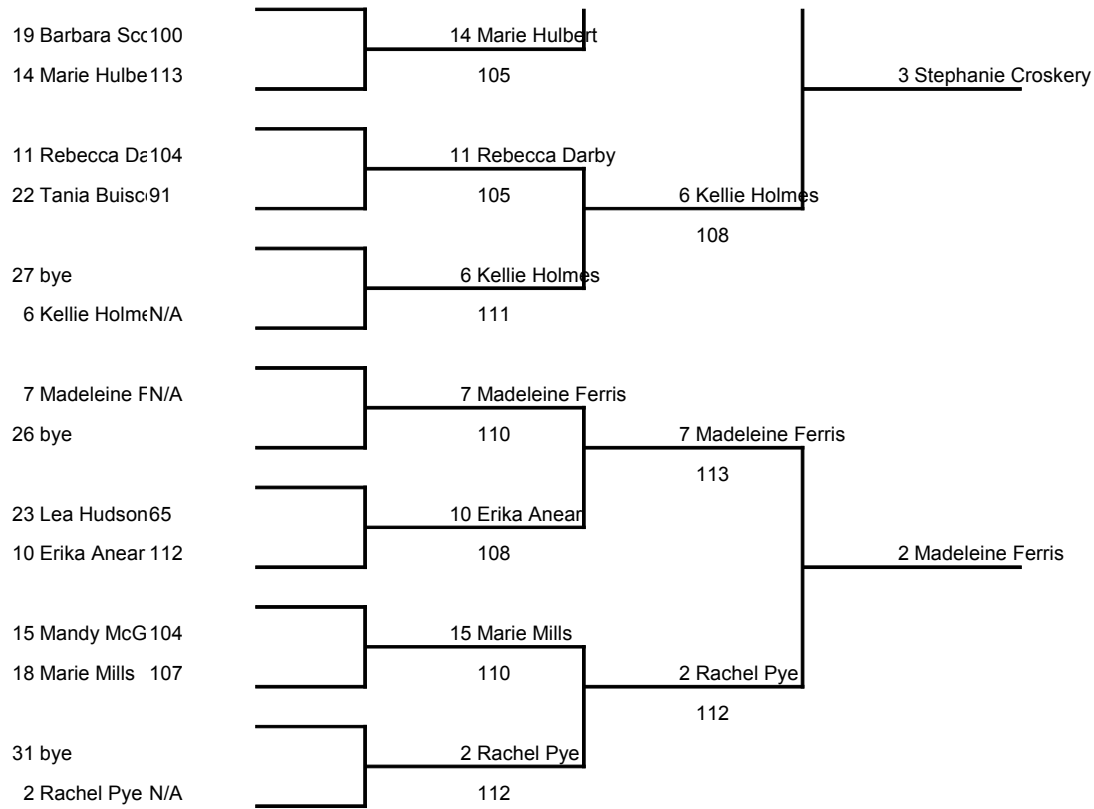

# Womens Compound Match Play Results 25 Jan 2009

Rank	Round 1/16	Rank	Round 1/8	Rank	Quarter-Finals
------	------------	------	-----------	------	----------------

Final Position	
1	Madeleine Ferris
2	Linda Lainchbury
3	Stephanie Croskery
4	Fiona Hyde
5	Kellie Holmes
6	Sherry Gale
7	Rachel Pye
8	Diann Benson
9	Rebecca Darby
10	Cassie McCall
11	Marie Mills
12	Hannah Anderson
13	Erika Anear
14	Leeanne Hardwick
15	Anne Mitchell
16	Marie Hulbert
17	Alision Bateman
18	Mandy McGregor
19	Barbara Scott
20	Samantha Carson
21	Melissa Patrick
22	Lea Hudson
23	Tania Buiscombe

Rank	Semi-Finals	Rank	Finals	Rank
------	-------------	------	--------	------